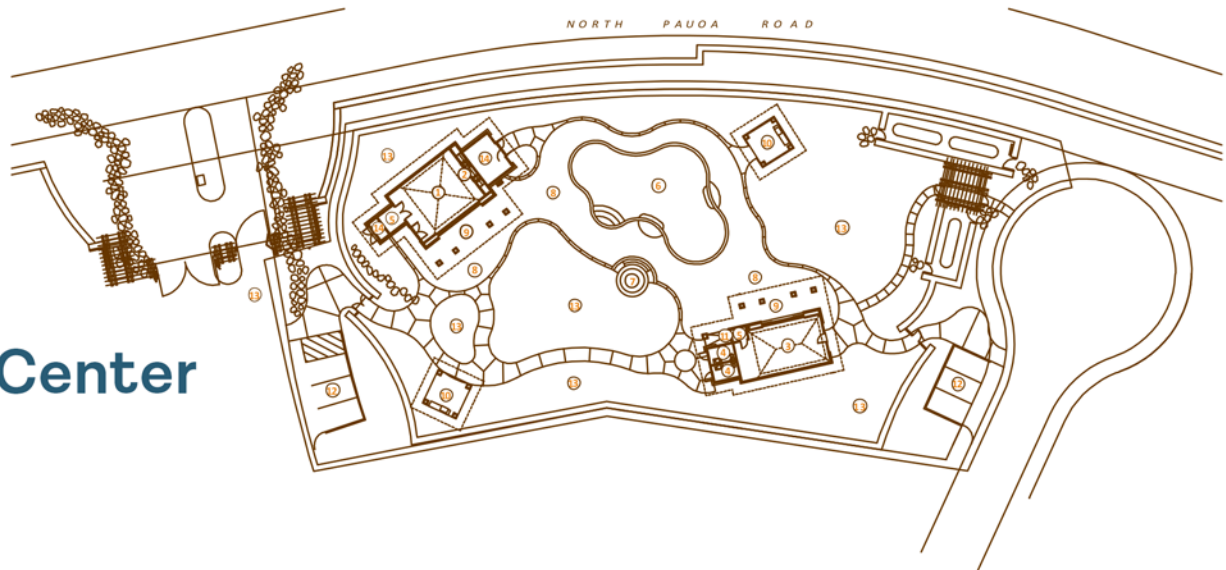

Nohea AT MAUNA LANI

■ Nohea at Mauna Lani
 ■ Mauna Lani Racquet Club
 ■ Shops at Mauna Lani
 ■ Mauna Lani Bay Hotel

Amenity Center

Nohea AT MAUNA LANI

AVAILABLE LOTS

www.noheaatmaunalani.com

MLS#	Lot #	Street Address	TMK	Price (USD)	Status
656411	4	68-1342 Akea Place Kamuela, HI 96743	3-6-8-43-4	675,000	Available
656450	5	68-1340 Akea Place Kamuela, HI 96743	3-6-8-43-5		Under contract
656451	7	68-1332 Akea Place Kamuela, HI 96743	3-6-8-43-7		Under contract
656452	8	68-1330 Akea Place Kamuela, HI 96743	3-6-8-43-8		Under contract
656453	12	68-1312 Akea Place Kamuela, HI 96743	3-6-8-43-12	775,000	Available
656455	15	68-1304 Akea Place Kamuela, HI 96743	3-6-8-43-15		Under contract
656456	16	68-1300 Akea Place Kamuela, HI 96743	3-6-8-43-16		Under contract
656457	17	68-1022 Hoe Uli Way Kamuela, HI 96743	3-6-8-43-17		Under contract
656458	19	68-1014 Hoe Uli Way Kamuela, HI 96743	3-6-8-43-19	725,000	Available
656459	20	68-1010 Hoe Uli Way Kamuela, HI 96743	3-6-8-43-20	725,000	Available
656461	22	68-1002 Hoe Uli Way Kamuela, HI 96743	3-6-8-43-22	725,000	Available